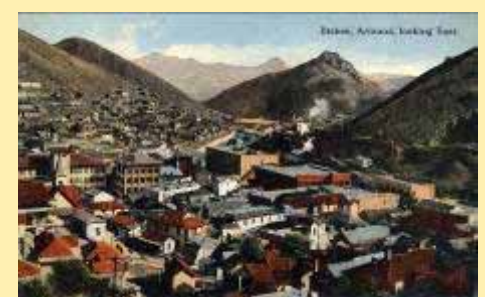

A-74968 Brewery Gulch, Bisbee, Ariz.

A-842 Shattuck-Arizona Mine, Bisbee, A

A843 Brewery Gulch, Bisbee, Arizona

A-845 Junction Shaft, (Superior And Pittsb

A-846 Bisbee, Arizona, Looking East

**Al Ring - Arizona Postcards-Pre 1930:**