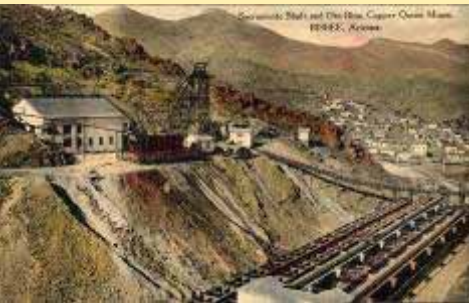

**Al Ring - Arizona Postcards-Pre 1930:**

**Bisbee/Lowell/Warren**

R-27787 Grand Relay Race, Bisbee, Ariz.

R-27948 Broncho Busting, Bisbee, Ariz.

R-70869 Y.W.C.A. Y.M.C.A. Men's Bldg

Sacramento Shaft And Oro Bins, Copper