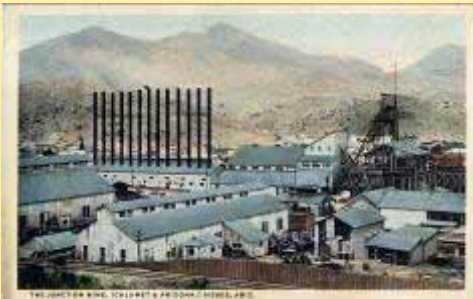

**Al Ring - Arizona Postcards-Pre 1930:**

**Bisbee/Lowell/Warren**

A Beautiful Cave Near Bisbee, Arizona

A. R. 9 Arizona Water Train

A-74957 Naco Road, Showing El Paso &

A-74968 The Junction Mine, (Calumet