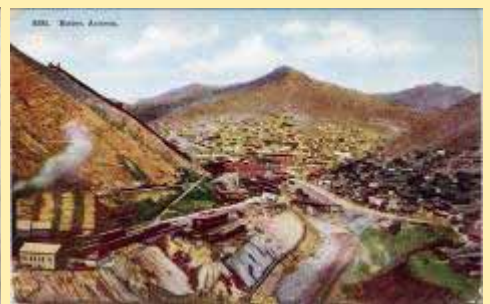

8595 Bisbee, Arizona.