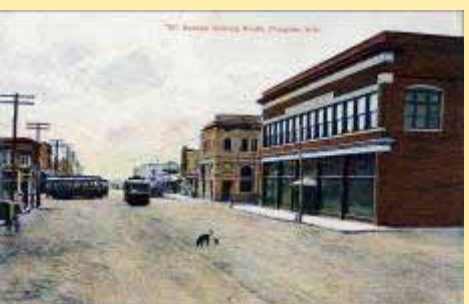

162937 "G" Avenue Looking South, Dou