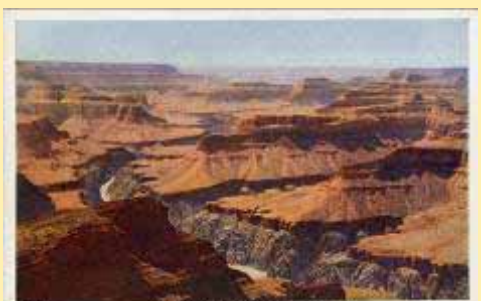

2675 North From Hopi Point. Grand Canyon