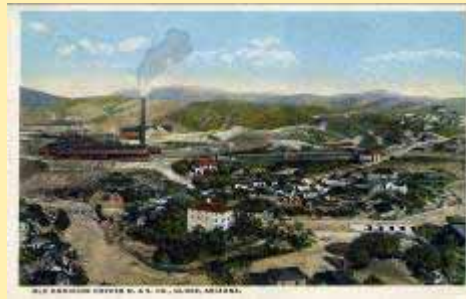

A-72253 Old Dominion Copper M. & S.