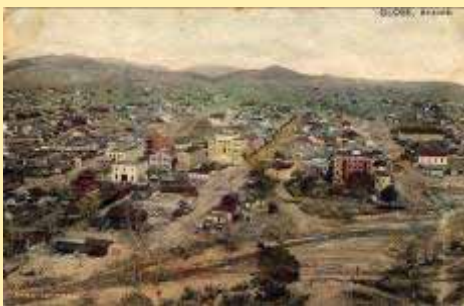

Arizona, Pre 1930, White Border

Post Card Collection

Section 4 — G to Grand Canyon (A-98752)

By Al Ring

Early and Pre 1930, White Border: (Around 1898 to 1930)

Pioneer Era (Pre 1898) — Most pre-1898 postcards share a few common traits: The postcard of this era is characterized by an undivided back (no line going down the center of the back of the postcard), and many contain printed lines on the back for the name of the addressee and his address only.

Gila Monsters. Globe, Ariz.

Globe (1) Arizona.

Globe (2) Ariz.

Globe (3) Arizona.

Globe (4) Arizona.

Globe (5) Arizona.

Globe (6) Arizona.

High (1) School, Globe, Ariz.