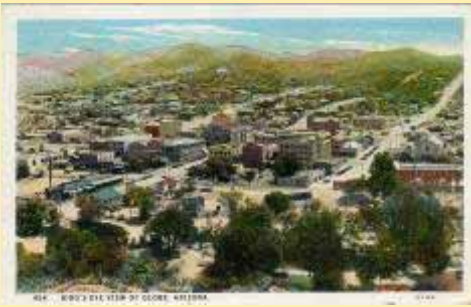

228 In Queen Creek Canyon, Globe-

229 Entering Devil's Canyon, Globe-Miam

3 Burros Packing Ore In Globe, Ariz.

Al Ring - Arizona Postcards-Pre 1930:

Globe/Miami

3,000 (1) Ton Concentrator, Miami Copp

3,000 (2) Ton Concentrator, Miami Copp

450 Gila County Court House, Globe, Ari

454. Broad Street, Globe, Arizona

455. Southern Pacific Depot And Y.W.C.

456. Bird's Eye View Of Globe, Arizona.

457. The Old Dominion Copper Co. Conc

459. Miami High School, Miami, Arizona

Miami (4) Copper Co. Concentrator Near Globe, Ariz.

Miami (5) Copper Co. Concentrator, Old D Globe, Ariz.

Miami (6) Mine And Concentrator, Miami, Ariz.

Al Ring - Arizona Postcards-Pre 1930:

Globe/Miami

Miami (7) Superior Highway, Arizona