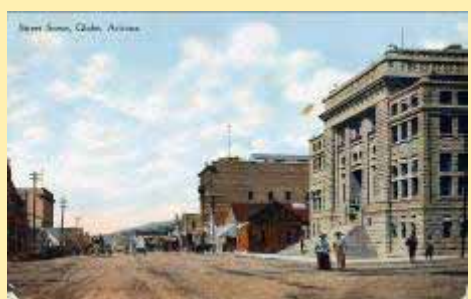

2157 A4559 Street Scene, Globe, Arizona