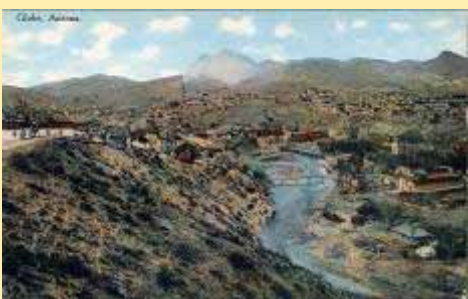

Globe/Miami

19 Globe, Ariz., Showing Dominion Hote

192 On The Globe Superior Highway, Ar

20 Elks Day, Globe, Ariz.

2151 A-4566 Miami Copper Co., Globe,

2152 A4565 Gray Shaft, Old Dominion C.

2153 A4563 Trust Building And Court H