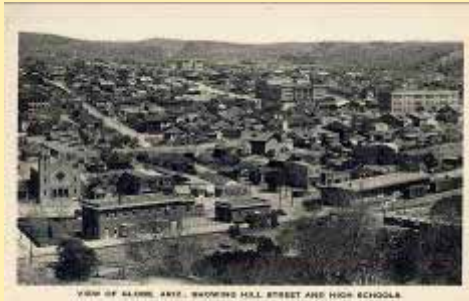

View (2) Of Globe, Ariz., Showing Hill S