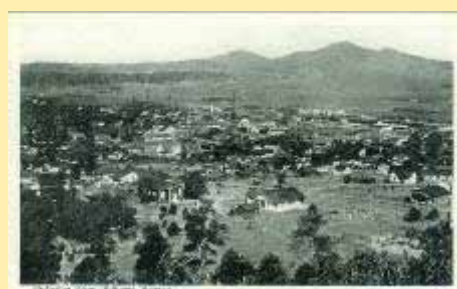

110860 Bird's-Eye View, Williams, Arizo