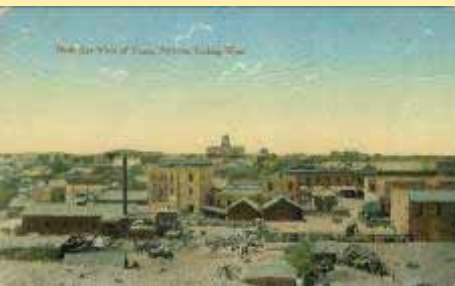

Birds Eye View Of Yuma, Arizona, Look