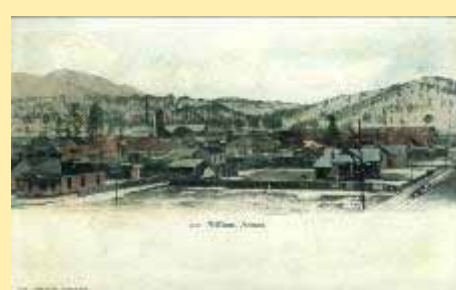

6267 Williams, Arizona