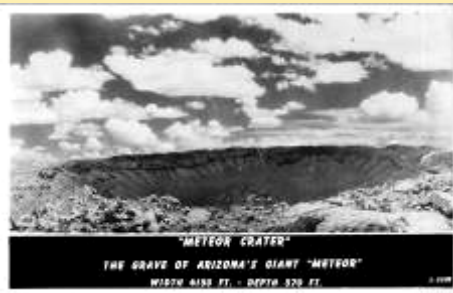

X-8081 Meteor Crater, The Grave Of Ariz