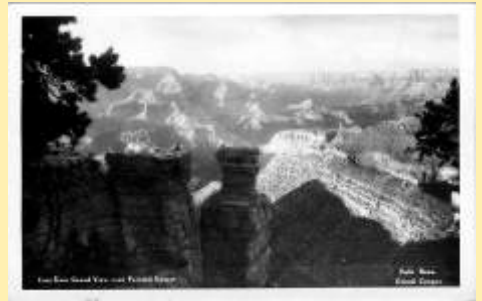

Colorado (2) Colorado River From Angel

D-152 In Back Of Arizona's Mountain

D-336 Grand Canyon

Deer Grand Canyon Nat'l Park

Deer Kaibab Forest Ariz.

Desert View

Dining Room And Recreation Hall, Kaiba

DV-1036 (Picture Of Grand Canyon)

DV-1047 (Picture Of Grand Canyon)

DV-1327 (Picture Of Grand Canyon)

DV-1329 (Picture Of Painted Sands Tower)

Al Ring - Arizona Postcards-Real Photo:

Grand Canyon/Kaibab Forest/North Rim

E-163 Grand Canyon

E164 Duck On Rock Grand Canyon Ariz.

East From Grand View Over Painted Des

El Tovar

End Of Bright Angel Trail

Fire Place At Hermits Rest Grand Canyon

From (1) From Head Of Bright Angel

From (2) From Yavapai Point

From (3) From Hermit Rim Drive