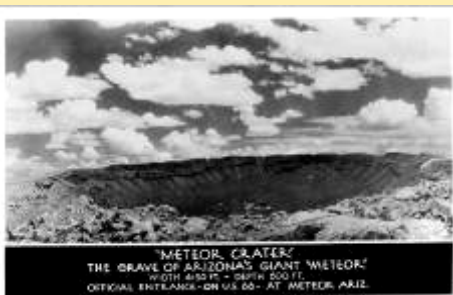

Meteor Crater The Grave Of Arizona's Gia