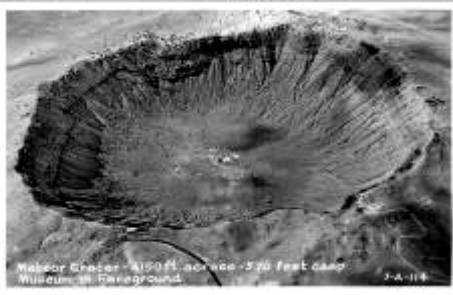

Al Ring - Arizona Postcards-Real Photo:

Meteor Crater

7-A-114 Meteor Crater—4150 Ft. Across