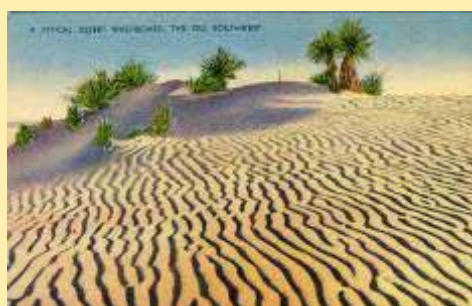

Al Ring - Arizona Postcards-Linen:

Florence

Flowers/Fruit/Cactus/Sunset/Trees

Florence Hotel-Phone UN. 8-5742

1198 Desert Lure

12 AT 502 A Typical Desert Washboard

145 Clustered Sahuaro (Giant Cactus)

15 Ocotilla (Fire Bush)