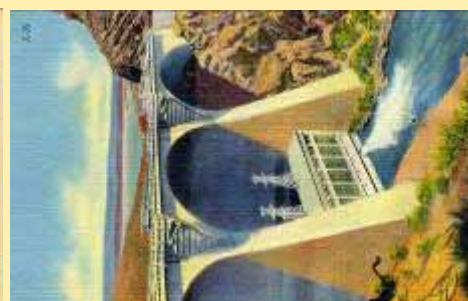

X-35 Coolidge Dam, Arizona