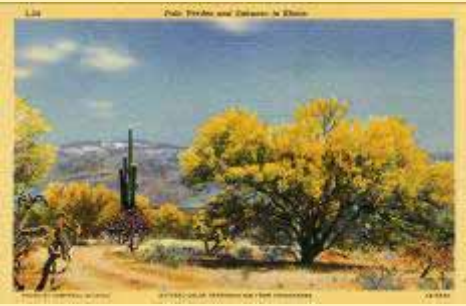

L-24 Palo Verde And Sahuaro In Bloom