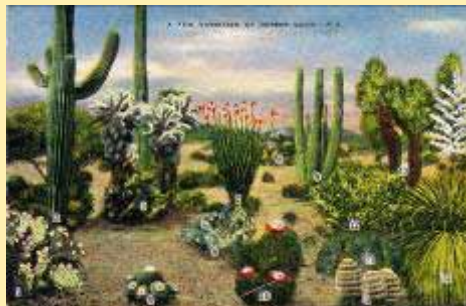

D-64 Giant Sahuaro Cactus

D-7 Daybreak On The Desert

D-71 Shadows Of Evening On The Desert

D-8 Sentinels Of The Desert, Giant Cactu

G-44 Century Plant, (Agave Parryi) Seen

N 1581 A Giant Cactus, Arizona

H-2065 Cactus In Bloom, Arizona

L-29 Hedgehog (Strawberry) Cactus

L-40 Common Prickly Pear Of Arizona

L-44 Close Up Of Century Plant, Agave P

M-10 Picking Desert Grapefruit In An Ar

M107 Sahuaro Forest The Grotesque An

M 16 A Few Varieties Of Desert Cacti

M23 Time Moves On Sahuaro Cactus

M 24 Oldest And Largest Sahuaro Cactus

M26 Species Of Giant Cactus

M47 Sunset On The Desert

M5 Yucca In Bloom

M56 Barrel Cactus On The Desert

M65 Species Of Giant Cactus On The Des