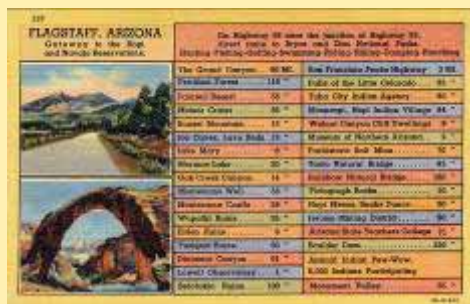

**Fish Creek**

**Flagstaff**

M-20 Fish creek Canyon, Apache Trail

M-21 Fish Creek Grade, "Apache Trail"

16,841F U.S. Hiway 66 & 89-East Flagsta

229 Flagstaff, Arizona Gateway To The

8A-H1682 The Black Cat Café Flagstaff