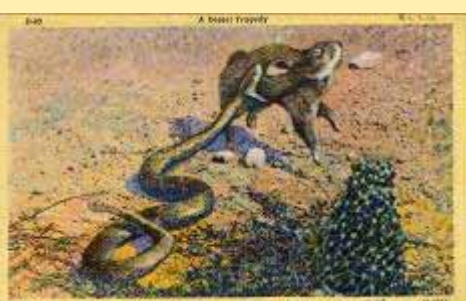

89 Gila Monster

California Quail—Reproduced From An

D-28 Desert Sweethearts

D-30 Coyote-The "Desert Outlaw"

D-49 Wood Carriers "Down By The Bord

D-70 Twilight At A desert Water-Hole

D-80 A Desert Tragedy

D-82 Denizen Of The Desert, Gila Monst