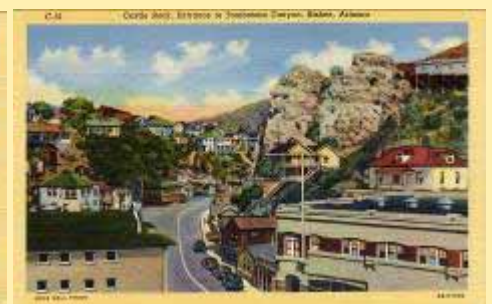

H-1885 The Escalante, Fred Harvey Hote

Broadloom Motel

C-10 Main Street, Bisbee, Arizona

C-11 Sacramento Pit, Bisbee, Arizona

C-12 Castle Rock, Entrance To Tombston

**Al Ring - Arizona Postcards-Linen:**

**Bisbee**