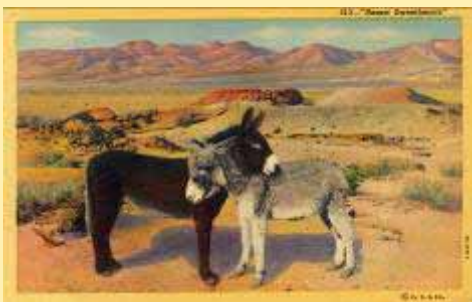

23383 A Lonesome "Rattler" - M1

**Al Ring - Arizona Postcards-Linen:**

**Animals**

239 Gila Monsters And Barrel Cactus

391 Buffalos In Northern Arizona

5 Two Ragged Little Pals

513 Desert Sweethearts

670 Q. Don't Yu Remember The Desert

89 Gila Monster

California Quail—Reproduced From An

D-28 Desert Sweethearts

D-30 Coyote-The "Desert Outlaw"

D-49 Wood Carriers "Down By The Bord

D-70 Twilight At A desert Water-Hole

D-80 A Desert Tragedy

D-82 Denizen Of The Desert, Gila Monst