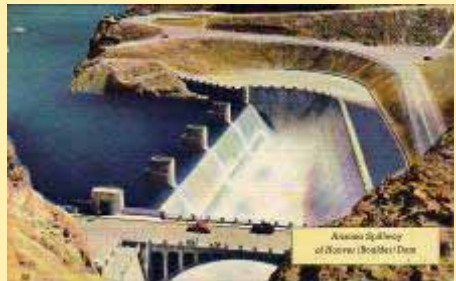

56 Arizona Spillway Of Hoover (Boulder