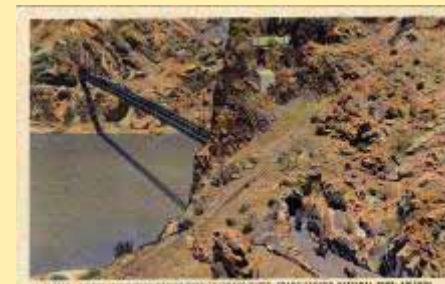

H-3125 Moran Point, Grand Canyon Nat

H-3145 A Party On Bright Angel Trail

H-3146 The High Wall At Grand View

H-3147 Along The River At Grand View,

H-3628 Kickapoo, A Veteran Of The Trai

H-3956 Kibab Suspension Bridge Over