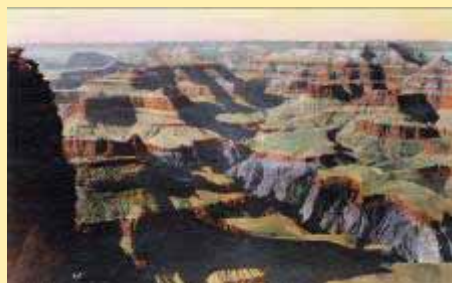

Looking North From Watch Tower, Deser

North From Verkamp's Grand Canyon

Northwest From Grandeur Point

Painting In Indian Watchtower, Desert Vie

Panorama From Grand View Point

**Al Ring - Arizona Postcards-Linen:**