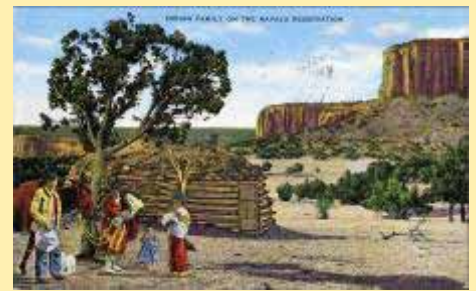

8503N-33 The Navajos Are The People O