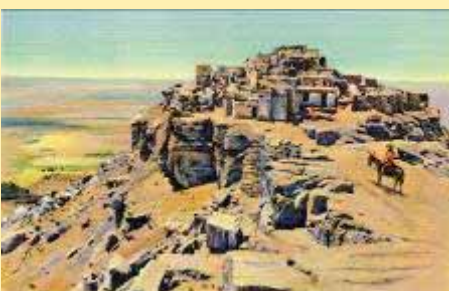

4 The Mesa And Old Walpi