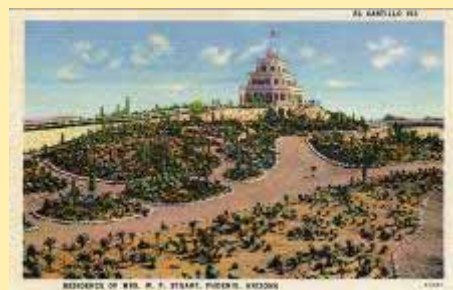

Photos at 43%.

Arizona, Linen Index

Section 1: A to Z

Agua Caliente
Ajo
Animals
Apache Trail
Arizona
Ash Fork
Benson
Bisbee
Canyon De Chelly
Canyon Diablo
Canyon Lake
Casa Grande
Chandler
Chiricahua/Wonderland Of Rocks
Claypool
Colossal Cave
Comedy
Coolidge/Dam
Cottonwood
Datelan
Douglas
Ehrenberg
Elgin
Fish Creek
Flagstaff
Flowers/Fruit/Cactus/Desert/Sunset/Trees
Gila Bend
Glendale
Globe/Miami
Goldroad
Grand Canyon
Holbrook
Hoover Dam/Boulder Dam
Indians
Indians Apache
Indians Hopi
Indians Navajo
Jerome
Kingman
Lake Mead
Lee's Ferry
Litchfield
Littlefield
Marble Canyon/Navajo Bridge
Mesa
Meteor Creator
Montezuma's/Castle/Well
Monument valley
Mt. Lemmon
Needles
Old Tucson
Painted Desert
Petrified Forest
Phoenix
Picacho Peak
Prescott
Roosevelt/Dam/Lake
Route 66
Sabino Canyon
Safford
Salt River
San Francisco
San Xavier
Scottsdale
Sedona/Oak Creek Canyon
Seligman
Show Low
Springerville
Sunset Crater
Superior
Superstition/Snow Bowl
Tempe
Texas Canyon
Tombstone
Tonto/Cliff
Trains
Tucson
Tumacacori
Tuzigoot
University Of Arizona
Wickenburg
Wilhoit
Williams
Window Rock
Winslow
Wupatki
Yarnell
Yuma

130933 Phoenix Union High School Stadium

13548N Papago Park, Phoenix, Arizona

14 25292N Central Avenue, Phoenix,

14,209F Arizona Palms Motel

152 5A-H364 Residence Of Mrs. E. A.

152 E-5057 Residence Of Mrs. E. A. Stuebel