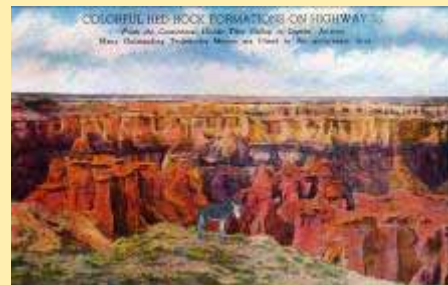

612 9-2096 Roosevelt Dam And Lake, Ar

D-19 Roosevelt Dam And Lake, Arizona

L340 3C-P2248 Roosevelt Dam And Lake

12 Mammoth Rock Formation

GR-5 Red Rock Formations

Al Ring - Arizona Postcards-Linen:

Sabino Canyon