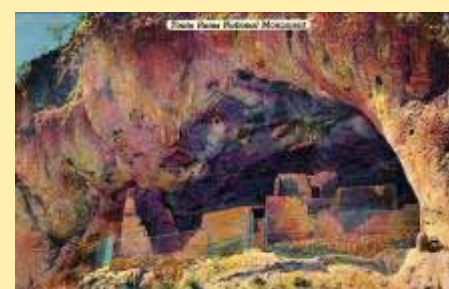

12,248F World's Largest Rose Bush, To

1442 World's Largest Rose Bush, Tombs

1442N World's Largest Rose Bush, Tom

C-40 Greetings See Tombstone

C-41 Boothill Graveyard, Tombstone, Ar

D-18 Cliff Dwellings, "Tonto National M